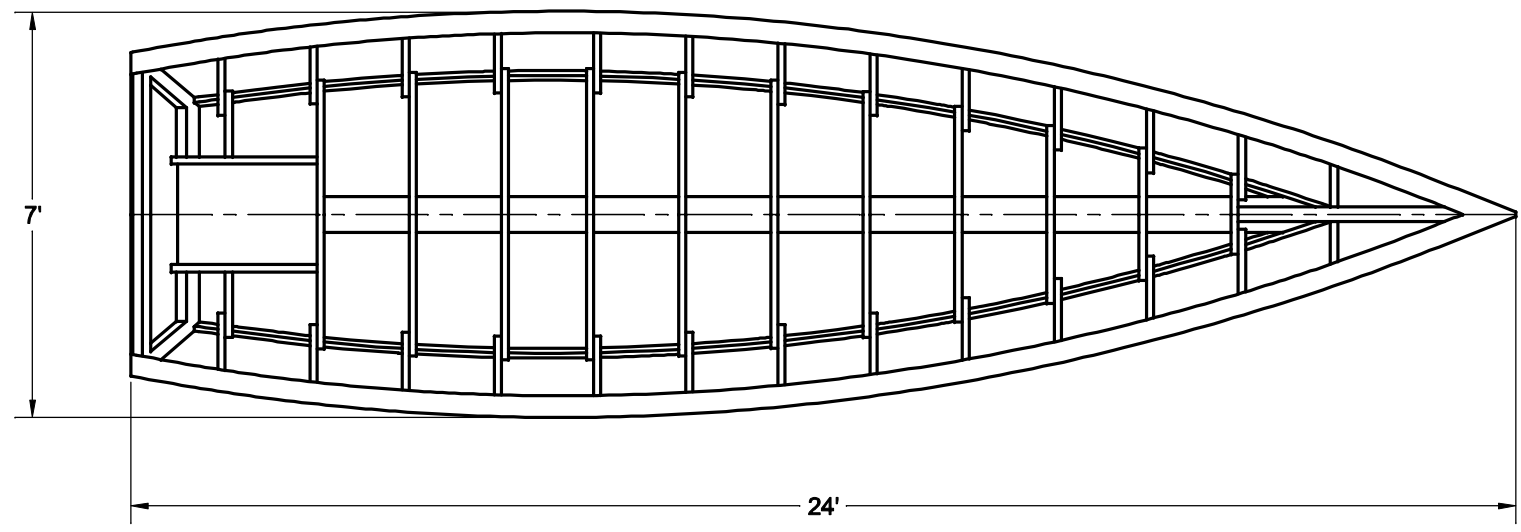

REVISIONS				
ZONE	LTR	DESCRIPTION	DATE	APPROVED
	A	UPDATED TO NEW FORMAT	09/17/08	JJS

KEY LARGO

GENERAL ARRANGEMENT SHOWING FRAMES AND PLANKING
 DECKING & CONSOLE OMITTED FOR CLARITY

<i>Spira International, Inc.</i> Huntington Beach, California		
KEY LARGO 24' CAROLINA DORY		
DRAWN BY: J. SPIRA	DATE: 1/05/98	DRAWING NO. KEYL01
SCALE 1/2" = 1'		SHEET OF