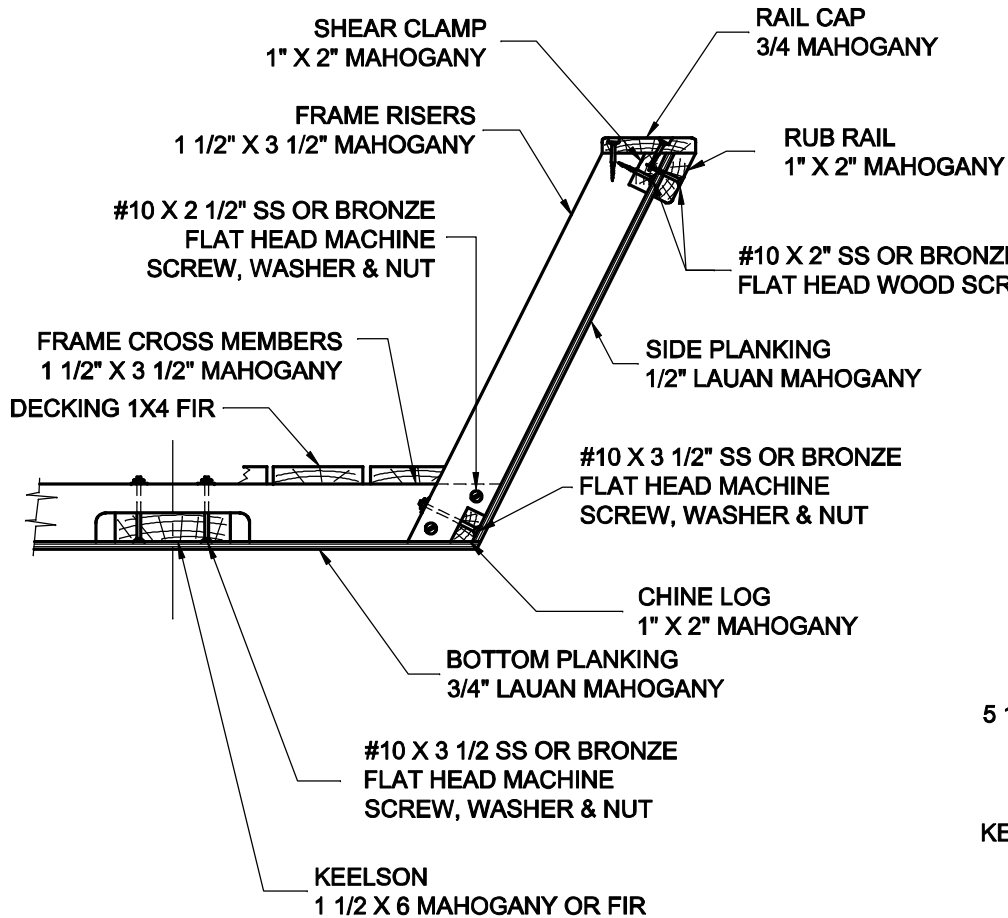

NOTICE

THIS DRAWING CONTAINS A PROPRIETARY DESIGN ASSIGNED TO SPIRA INTERNATIONAL, INC. ALL RIGHTS TO DUPLICATE, TRANSFER OR SELL THIS DESIGN ARE EXPRESSLY RESERVED. THE BUYER IS LICENSED TO BUILD ONE ASSEMBLY FROM THESE PLANS.

REVISIONS

ZONE	LTR	DESCRIPTION	DATE	APPROVED
	A	UPDATED TO NEW FORMAT	09/17/08	JJS

STEM DETAILS

SCALE = 1/20

CONSTRUCTIONS DETAIL

TYPICAL AT EVERY FRAME
NOT TO SCALE

Spira International, Inc.
Huntington Beach, California

KEY LARGO
CONSTRUCTION DETAILS

DRAWN BY: J. SPIRA	DATE: 1/05/98	DRAWING NO. KEYL04
SCALE 1/10		SHEET OF