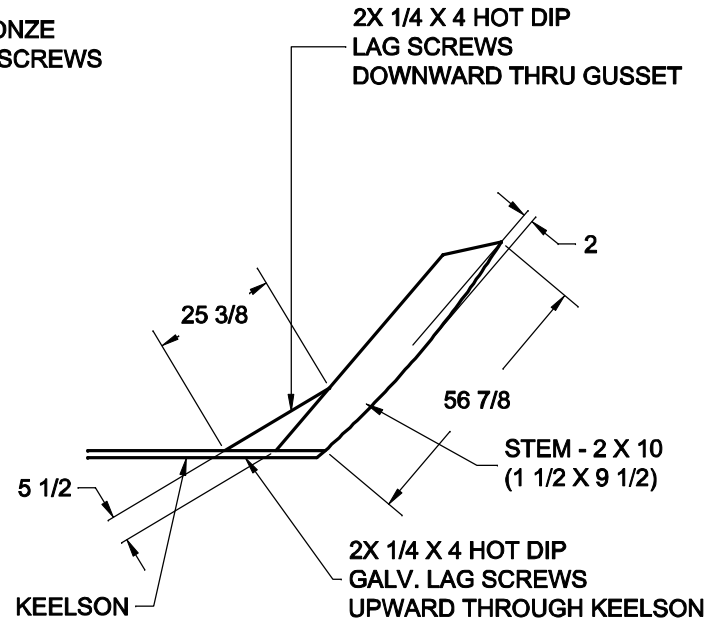

NOTICE

THIS DRAWING CONTAINS A PROPRIETARY DESIGN ASSIGNED TO SPIRA INTERNATIONAL, INC. ALL RIGHTS TO DUPLICATE, TRANSFER OR SELL THIS DESIGN ARE EXPRESSLY RESERVED. THE BUYER IS LICENSED TO BUILD ONE ASSEMBLY FROM THESE PLANS.

REVISIONS

ZONE	LTR	DESCRIPTION	DATE	APPROVED
	A	UPDATED TO NEW FORMAT	09/17/08	JJS

STEM DETAILS

SCALE = 1/20

CONSTRUCTIONS DETAIL

TYPICAL AT EVERY FRAME
NOT TO SCALE

Spira International, Inc.
Huntington Beach, California

KEY LARGO
CONSTRUCTION DETAILS

DRAWN BY: J. SPIRA	DATE: 1/05/98	DRAWING NO. KEYL04
SCALE 1/10		SHEET OF