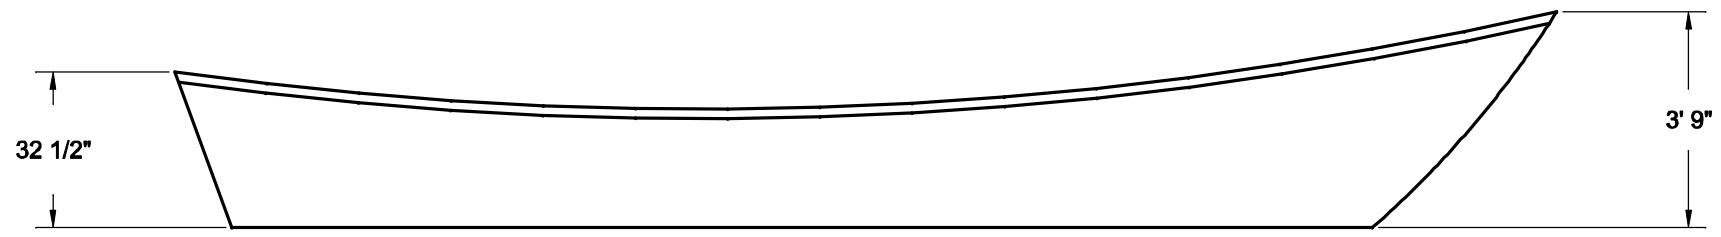

REVISIONS				
ZONE	LTR	DESCRIPTION	DATE	APPROVED
	A	UPDATED TO NEW FORMAT	09/17/08	JJS

KEY LARGO

GENERAL ARRANGEMENT SHOWING FRAMES AND PLANKING
 DECKING & CONSOLE OMITTED FOR CLARITY

<i>Spira International, Inc.</i> Huntington Beach, California		
KEY LARGO 24' CAROLINA DORY		
DRAWN BY: J. SPIRA	DATE: 1/05/98	DRAWING NO. KEYL01
SCALE 1/2" = 1'		SHEET OF