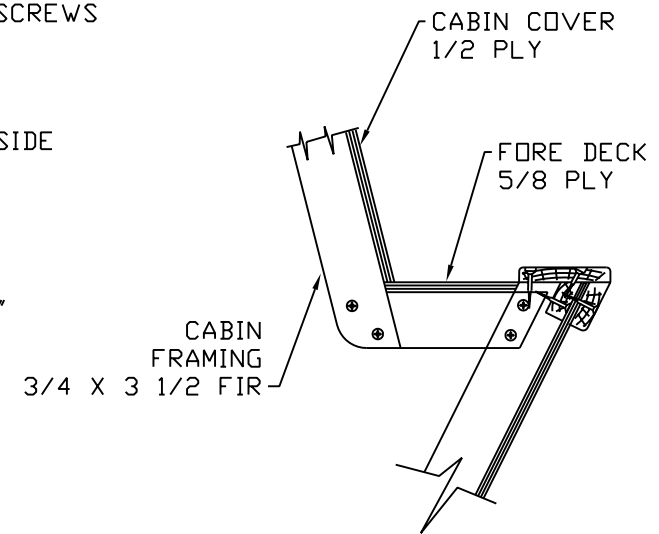

Spira International, Inc.
Huntington Beach, California

SITKA
27' PACIFIC POWER DORY

DRAWN BY: J. SPIRA	DATE: 07/05/05	DRAWING NO. KDD104

SCALE 1/2" = 1' SHEET OF