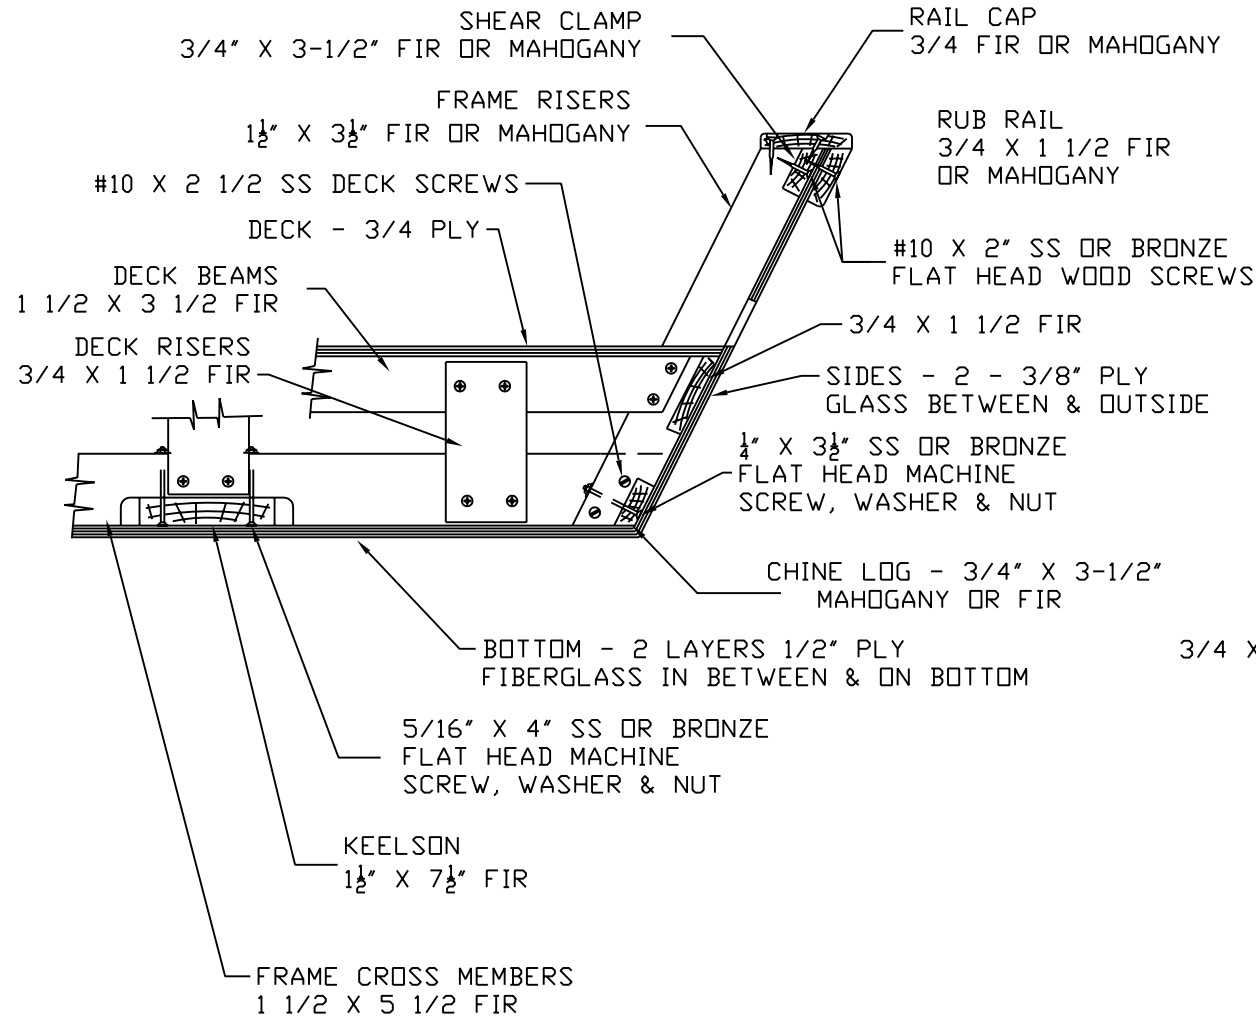

CONSTRUCTION DETAIL
CABIN SECTION
NOT TO SCALE

NOTICE
THIS DRAWING CONTAINS A PROPRIETARY DESIGN ASSIGNED TO SPIRA INTERNATIONAL, INC. ALL RIGHTS TO DUPLICATE, TRANSFER OR SELL THIS DESIGN ARE EXPRESSLY RESERVED. THE BUYER IS LICENSED TO BUILD ONE ASSEMBLY FROM THESE PLANS.

REVISIONS				
ZONE	LTR	DESCRIPTION	DATE YR/MO/DA	APPROVED

CONSTRUCTION DETAIL
TYPICAL AT AFT SECTION
NOT TO SCALE